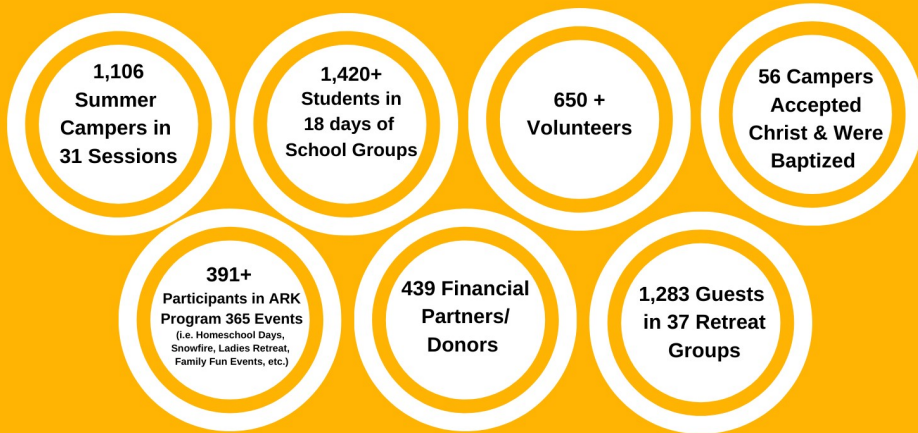

## Highlights

Camper Fees	\$292,500
Contributions & Grants	\$1,074,100
Guest Group Income	\$81,600
Summer Missions Offering	\$14,000
Mission Affiliate Income	\$161,600
Operating Expenses	\$1,333,900
Net Surplus	\$203,700