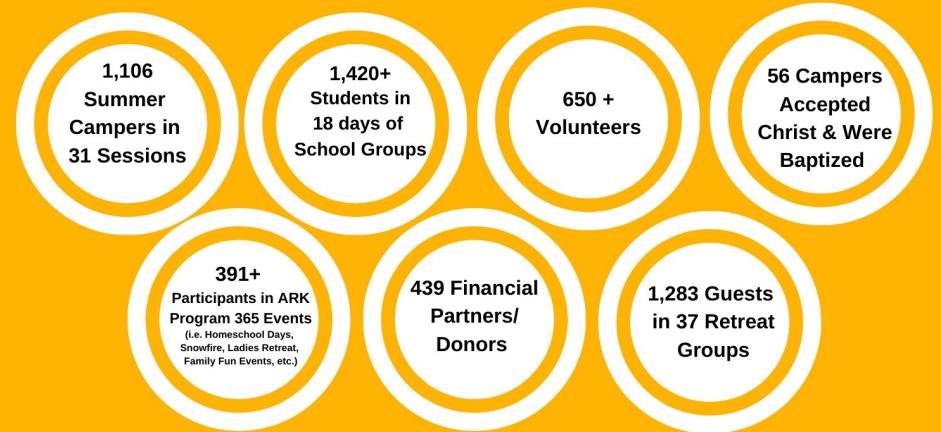

Highlights

Camper Fees	$292,500
Contributions & Grants	$1,074,100
Guest Group Income	$81,600
Summer Missions Offering	$14,000
Mission Affiliate Income	$161,600
Operating Expenses	$1,333,900
Net Surplus	$203,700