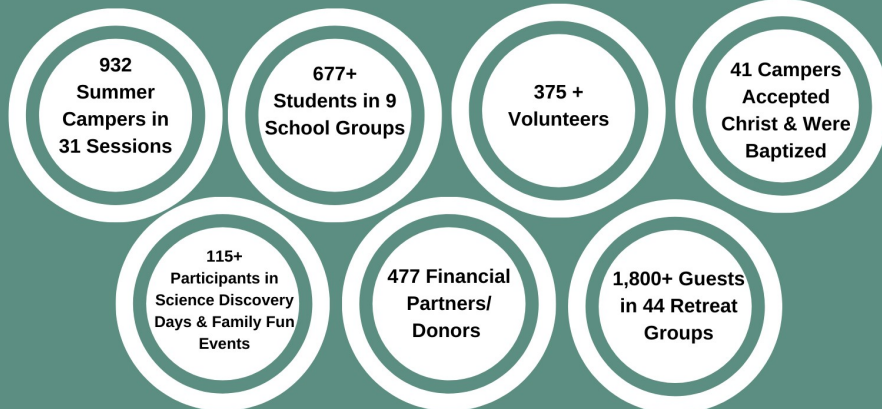

Donor Impact Report 2023

Highlights

Camper Fees	\$256,591
Contributions & Grants	\$917,167
Guest Group Income	\$89,408
Summer Missions Offering	\$14,577
Mission Affiliate Income	\$252,278
Operating Expenses	\$1,433,683
Net Surplus	\$96,338

Core Values

You Make It All Happen!

The numbers in this report represent lives. Lives that God brought to events that THE ARK planned, hosted, facilitated, or someone that THE ARK inspired, influenced, trained, or sent somewhere.

None of that is possible without people like you!
Thank you so much for your ongoing support!

In 2023, THE ARK celebrated 75 years of ministry! Thanks to your partnership, we provide creative ways for people to grow and develop into healthy individuals who positively impact the world in which they live. We exist to create communities of grace everywhere God leads through these four main areas of ministry: