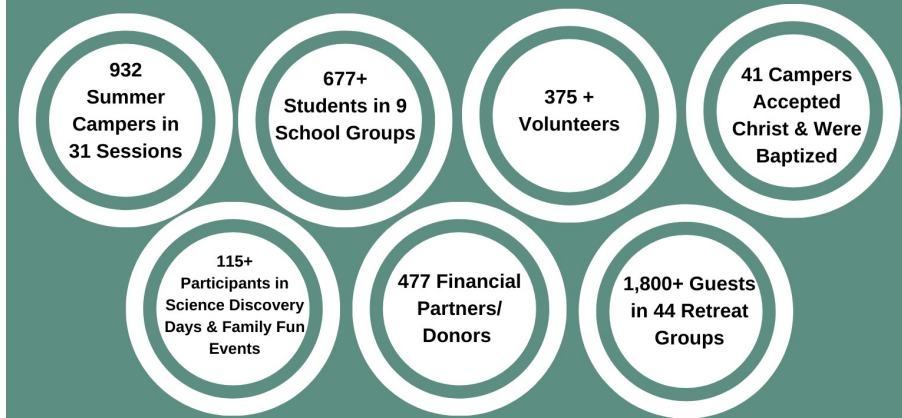

Donor Impact Report 2023

Highlights

Camper Fees	\$256,591
Contributions & Grants	\$917,167
Guest Group Income	\$89,408
Summer Missions Offering	\$14,577
Mission Affiliate Income	\$252,278
Operating Expenses	\$1,433,683
Net Surplus	\$96,338

Core Values

You Make It All Happen!

The numbers in this report represent lives. Lives that God brought to events that THE ARK planned, hosted, facilitated, or someone that THE ARK inspired, influenced, trained, or sent somewhere.

None of that is possible without people like you!
Thank you so much for your ongoing support!

In 2023, THE ARK celebrated 75 years of ministry! Thanks to your partnership, we provide creative ways for people to grow and develop into healthy individuals who positively impact the world in which they live. We exist to create communities of grace everywhere God leads through these four main areas of ministry: